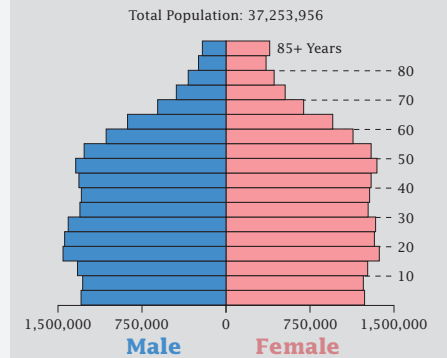

2010 Census: California Profile

Population Density by Census Tract

California Population 1970 to 2010	
2010	37,253,956
2000	33,871,648
1990	29,760,021
1980	23,667,902
1970	19,953,134

State Race* Breakdown

Hispanic or Latino (of any race) makes up **37.6%** of the state population.

Population by Sex and Age

Housing Tenure

People per Square Mile by Census Tract