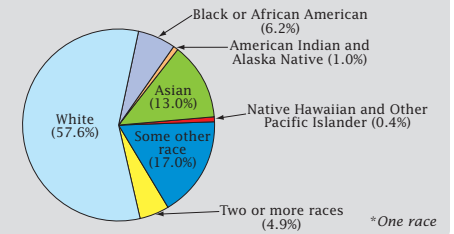

2010 Census: California Profile

Population Density by Census Tract

California Population 1970 to 2010	
2010	37,253,956
2000	33,871,648
1990	29,760,021
1980	23,667,902
1970	19,953,134

State Race* Breakdown

Hispanic or Latino (of any race) makes up **37.6%** of the state population.

Population by Sex and Age

Housing Tenure

People per Square Mile by Census Tract