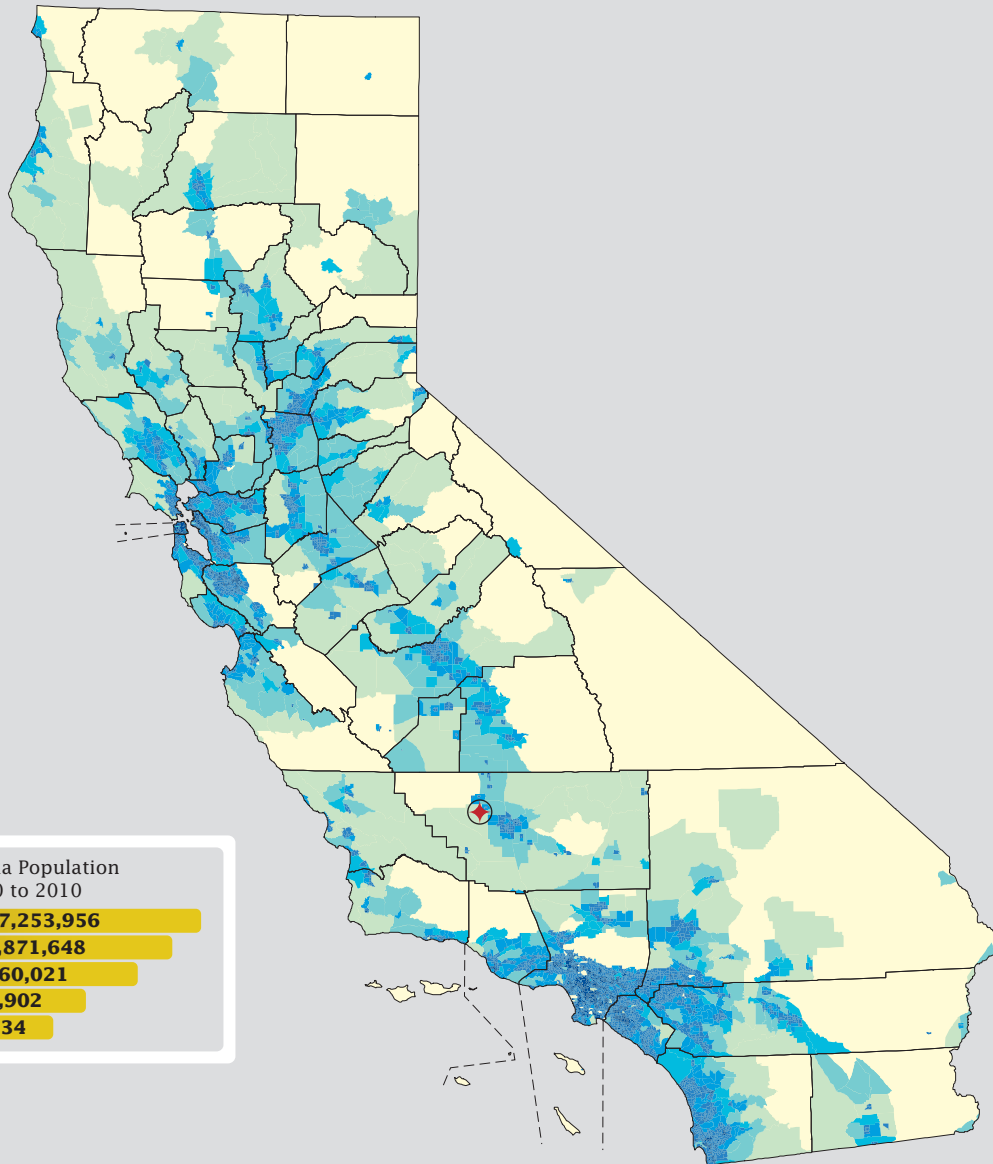

2010 Census: California Profile

Population Density by Census Tract

California Population 1970 to 2010	
2010	37,253,956
2000	33,871,648
1990	29,760,021
1980	23,667,902
1970	19,953,134

State Race* Breakdown

Hispanic or Latino (of any race) makes up **37.6%** of the state population.

Population by Sex and Age

Housing Tenure

People per Square Mile by Census Tract